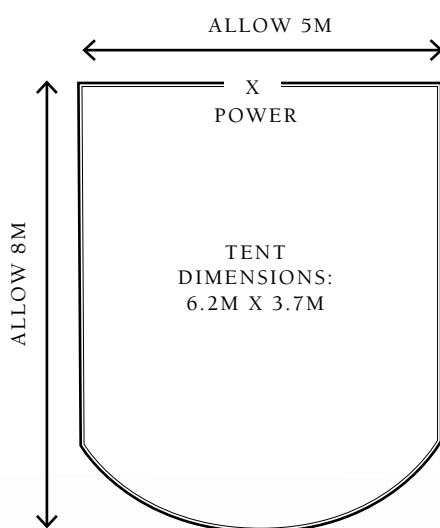

## TECHNICAL SPECIFICATIONS

Performance area: 8 m (l) x 5 m (w) : minimum  
Tent dimensions: 6.2 m (L) x 3.7 m x (w) x 2.1 m (H)  
Tent capacity : 18 ppl + 1 performer  
Ground surface: grass, preferably  
Power: 220 v / 700 watts  
Set-up time : 90 minutes  
Strike time : 45 minutes  
Show duration : 10 minutes  
Audience : All Ages, No spoken dialogue  
Promotional video: see [www.mrbunk.com](http://www.mrbunk.com)  
Contact: Jeff Achtem - [mrbunk@mrbunk.com](mailto:mrbunk@mrbunk.com)